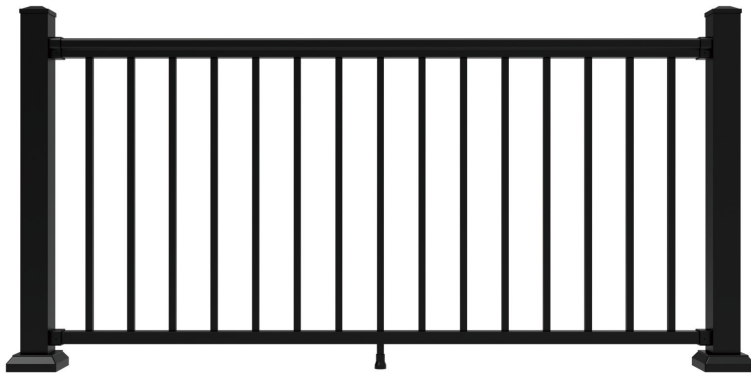

### Aluminum Railing System (AR400)

- Multiple style options
- Multiple color options
- Hidden fastner system
- ICC-ES AC273 compliant
- Lifetime warranty

Rod Railing

Glass Railing

Mesh Railing

### AR400 aluminum railing components and accessories

Rail for picket railing

Rail for picket railing

Rod frame

Mesh frame

Bracket

Stair bracket