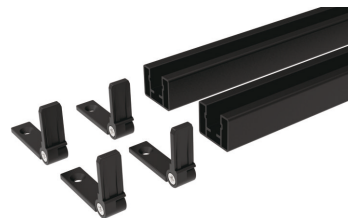

### Aluminum Railing System (AR400)

- Multiple style options
- Multiple color options
- Hidden fastner system
- ICC-ES AC273 compliant
- Lifetime warranty

Rod Railing

Glass Railing

Mesh Railing

### AR400 aluminum railing components and accessories

Rail for picket railing

Rail for picket railing

Rod frame

Mesh frame

Bracket

Stair bracket