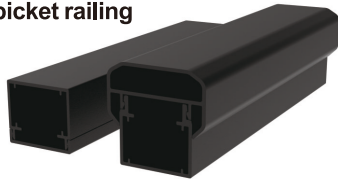

### Aluminum Railing System (AR400)

- Multiple style options
- Multiple color options
- Hidden fastner system
- ICC-ES AC273 compliant
- Lifetime warranty

Rod Railing

Glass Railing

Mesh Railing

### AR400 aluminum railing components and accessories

Rail for picket railing

Rail for picket railing

Rod frame

Mesh frame

Bracket

Stair bracket