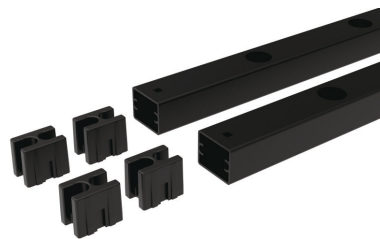

### Aluminum Railing System (AR400)

- Multiple style options
- Multiple color options
- Hidden fastner system
- ICC-ES AC273 compliant
- Lifetime warranty

Rod Railing

Glass Railing

Mesh Railing

### AR400 aluminum railing components and accessories

Rail for picket railing

Rail for picket railing

Rod frame

Mesh frame

Bracket

Stair bracket