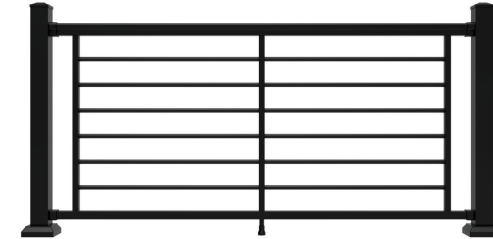

### Aluminum Railing System (AR400)

- Multiple style options
- Multiple color options
- Hidden fastner system
- ICC-ES AC273 compliant
- Lifetime warranty

Rod Railing

Glass Railing

Mesh Railing

### AR400 aluminum railing components and accessories

Rail for picket railing

Rail for picket railing

Rod frame

Mesh frame

Bracket

Stair bracket