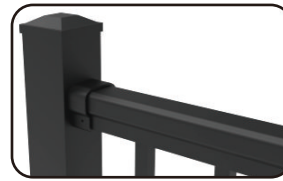

### Aluminum Railing System (AR400)

- Multiple style options
- Multiple color options
- Hidden fastner system
- ICC-ES AC273 compliant
- Lifetime warranty

Rod Railing

Glass Railing

Mesh Railing

### AR400 aluminum railing components and accessories

Rail for picket railing

Rail for picket railing

Rod frame

Mesh frame

Bracket

Stair bracket