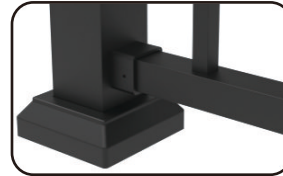

### Aluminum Railing System (AR400)

- Multiple style options
- Multiple color options
- Hidden fastner system
- ICC-ES AC273 compliant
- Lifetime warranty

Rod Railing

Glass Railing

Mesh Railing

### AR400 aluminum railing components and accessories

Rail for picket railing

Rail for picket railing

Rod frame

Mesh frame

Bracket

Stair bracket